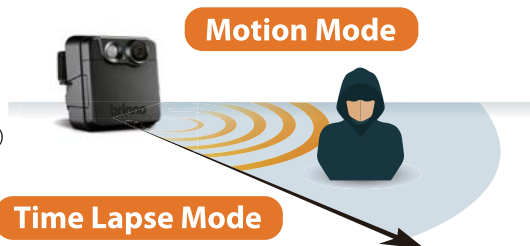

Battery powered

2x D cell Batteries

last 300 days usage
under 1 frame per minute