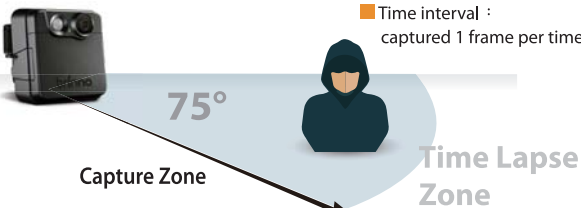

*Illegal Dumping
Monitoring*

Parking Lot Security

Portable
Security Camera

MAC200DN

Time Lapse Surveillance Camera

brinno
brilliant innovation

14 Months Time Lapse Surveillance Camera!

PIR motion detection Motion Mode

In Motion Mode, when the PIR motion sensor is triggered by any movement in a 20 feet zone, the camera captures 2-3 images per second for 5 seconds

- Captures speed : captured 2~3 frames per second
- Detection range : 6 M
- Motion Sensor Detect Distance : Detect Angle 100° / Detect Distance 6m

Fixed Capture Rate Time Lapse Mode

In Time Lapse Mode, you can record at a distance of up to 320 feet using a 1 frame per second fixed capture rate.

- Time interval : captured 1 frame per time interval

Dual Protection® Capture Mode