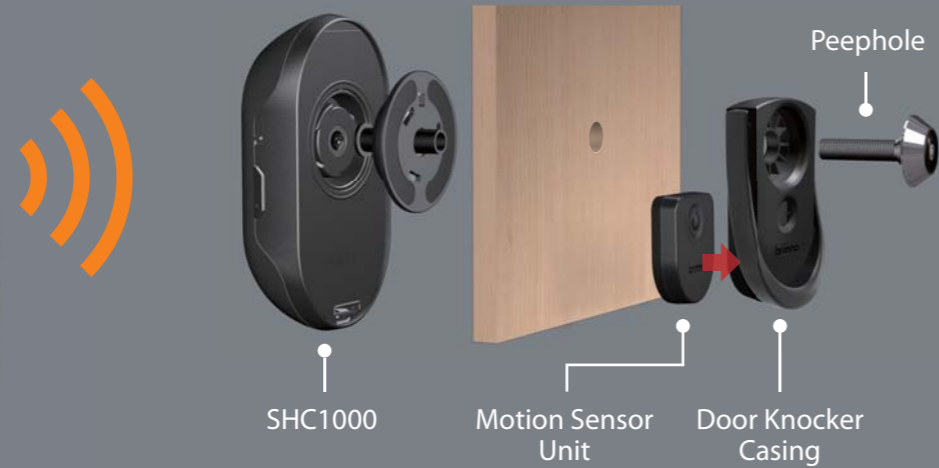

Add Muscle to **PROTECT**
Your Loved Ones at Home

-  HIDDEN PEEPHOLE CAM
-  UPFRONT FACE IMAGES
-  SECRET MOTION DETECTOR
-  DIGITAL VISITOR LOG

NEVER EVER SECOND GUESS
Who Stole Your Package

NEW!

Camouflaged Motion Detector (MAS200)

Installed Mode

Insert motion sensor unit into our customized door knocker casing included in the package.

Portable Mode

Hide motion sensor unit anywhere separately near your front door.

Autonomy

- Auto-detect every activity at your front door area.
- Auto-record and store images of all visitors at local SD card.

Convenience

- Camouflaged motion detector can be flexibly put anywhere at the front door area.
- User-friendly UI to easily guide your way to operate the device.
- DIY device easy to install in minutes.

Deceive, Target & Capture

Your Perfect Front Door Security Camera

Hidden Peephole Cam

Enhance greeting safety for kids and the elderly by keeping viewing screen hidden behind the door and unseen by outside visitors.