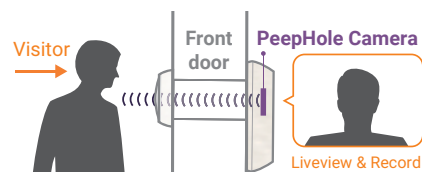

brinno
brilliant innovation

**Redefine
Your Peephole
Experience**

PeepHoleCamera

Visitor Log Camera **SHC500**

Get Whole New Experience. See & Record Your Visitors from Big Clear Display

Replace your outdated peephole with big screen peephole camera that is wire free & long lasting in battery power. Record clear sharp visitor images at doorstep & keep digital log files that can be replayed at a simple push of button.

CONCEALED DESIGN

BEST IMAGE ANGLE

DIGITAL VISITOR LOG

Capture ▶ **Record** ▶ **Playback**

Concealed Design

Enhance greeting safety for kids and the elderly by keeping viewing screen hidden behind the door and unseen by outside visitors.

2.7" LCD Screen

Capture best image angle and know who is at your doorstep. See visitors clearly from the screen display before open front door.

Clear & Sharp Image

Optical grade lens peephole provides amazing image sharpness.