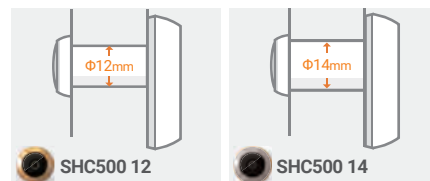

PEEPHOLE DIAMETER

SD CARD STORAGE

MicroSD Size	Time Lapse Video (AVI)		Still Image (JPEG)	
	Manual (10 sec)	Auto (2.5 sec)	Manual	Auto
4GB	3,000 triggers	7,000 triggers	60,000 frames	60,000 frames
8GB	6,000 triggers	14,000 triggers	120,000 frames	120,000 frames
16GB	12,000 triggers	28,000 triggers	240,000 frames	240,000 frames
32GB	24,000 triggers	56,000 triggers	480,000 frames	480,000 frames

※Capacity would be different with other brand Micro SD card.